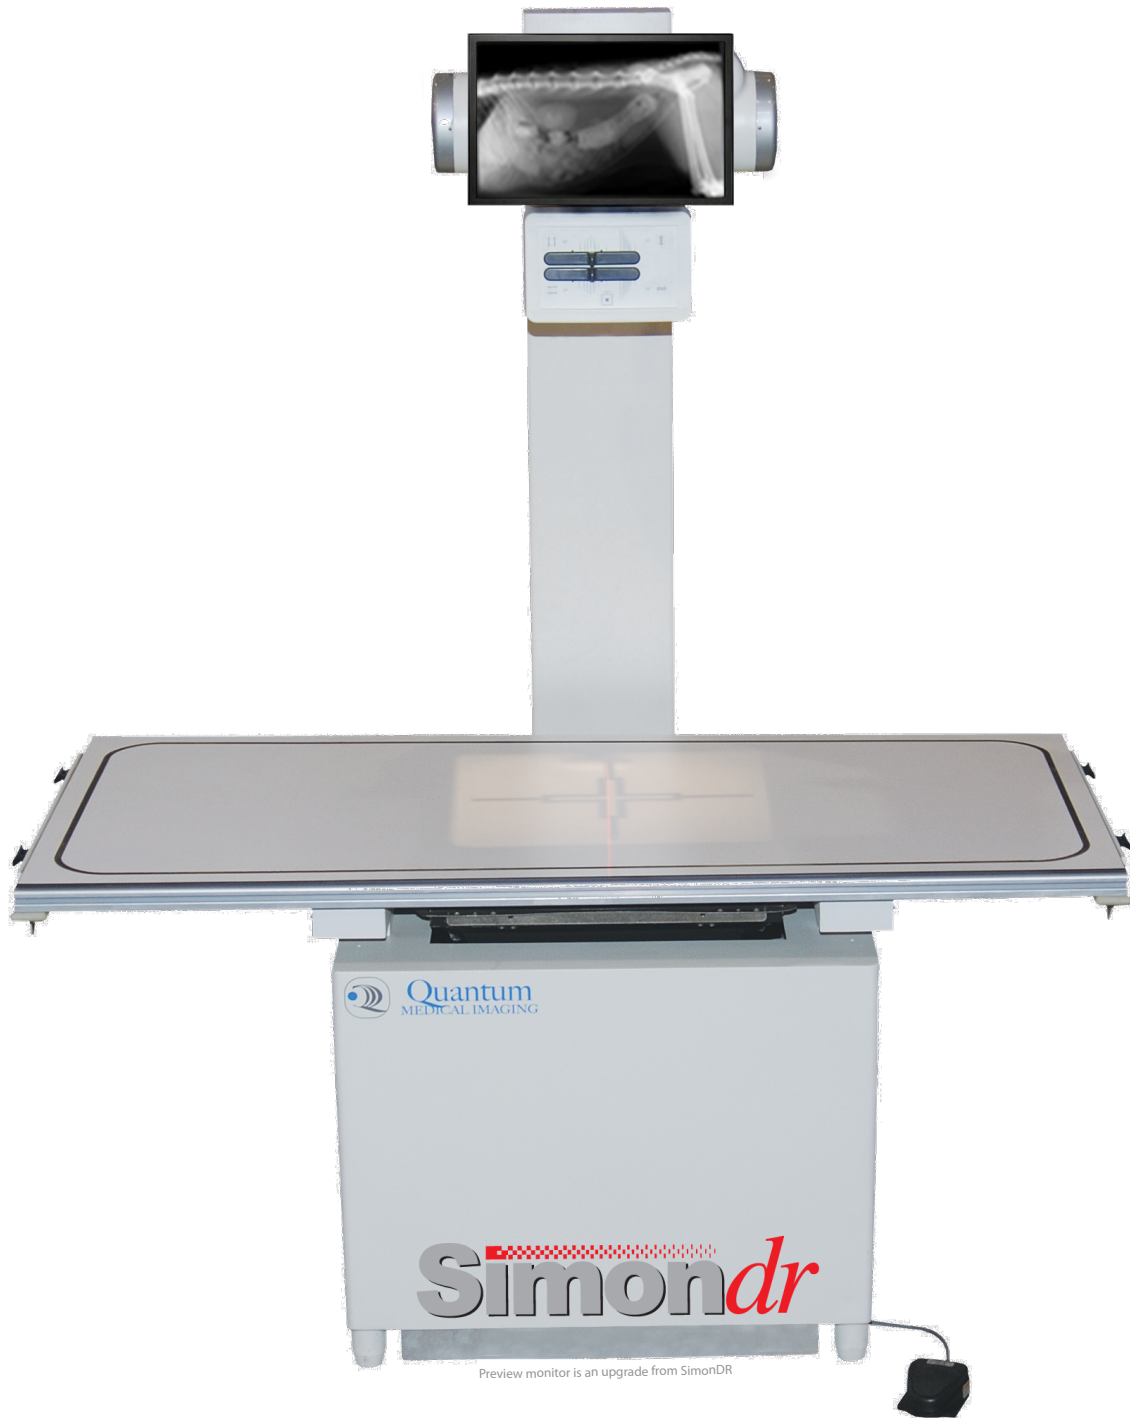

# EXOTIC DIGITAL X-RAY

Preview monitor is an upgrade from SimonDR

**SimonDR**

# EXOTIC DIGITAL X-RAY

A premium x-ray system designed by Quantum Medical Imaging combined with digital x-ray integration by SimonDR, Inc. brings a no compromise digital radiography system that is easy to use. The SimonDR DRV System is powered by WhiteCap Image viewing and processing software. It is designed to be simple and easy to use.

## Exotic Features Include:

- \* SimonDR DRV high-resolution CCD based direct digital x-ray system.
- \* 5.0 line pairs per millimeter.
- \* 20 million pixel sensor.
- \* FOV 12x17
- \* CsI (TI) Scintillator
- \* Integrated WhiteCap software generator control.
- \* Made and supported in the U.S.A.
- \* 32kw - 25ma - 500ma high-frequency standard power.
- \* Higher ma values mean faster exposure times.
- \* 200,000 heat-unit tube with a standard fractional focal spot (.6mm / 1.5mm).
- \* 60 inch four-way floating table top with 30 inches of longitudinal float to accommodate larger animals.
- \* Included "Uro Track" for easy liquid containment.
- \* Patient tie-downs.
- \* Recessed foot-control operated floating table-top with premium fail-safe brakes.
- \* 650 pound patient capacity tabletop.
- \* Laser guided collimator for ultimate accuracy.
- \* Pre-set anatomical exposure factors capable.

## Options Include:

- \* Stored energy gives you the ability to use high-frequency where incoming power is limited.
- \* Shorter float for very small areas.
- \* Tubestand-mounted preview monitor.

800.835.3852  
www.simondr.com