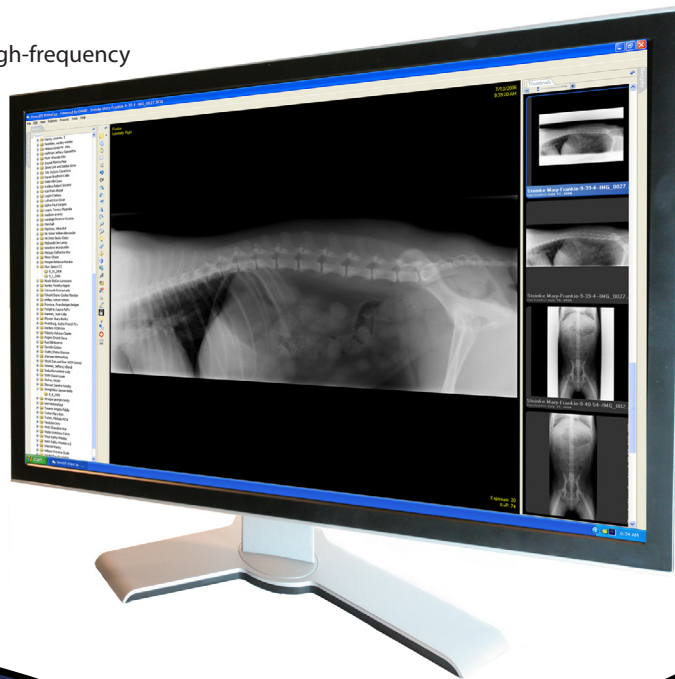

Exotic Features Include:

- SimonDR DRV high-resolution CCD based direct digital x-ray system.
- 5.0 line pairs per millimeter.
- 20 million pixel sensor.
- FOV 12x17
- CsI (TI) Scintillator
- Integrated WhiteCap software generator control.
- Made and supported in the U.S.A.
- 32kw - 25ma - 500ma high-frequency standard power.
- Higher ma values mean faster exposure times.
- 200,000 heat-unit tube with a standard fractional focal spot (.6mm / 1.5mm).
- 60 inch four-way floating table top with 30 inches of longitudinal float to accommodate larger animals.
- Included "Uro Track" for easy liquid containment.
- Patient tie-downs.
- Recessed foot-control operated floating table-top with premium fail-safe brakes.
- 650 pound patient capacity tabletop.
- Laser guided collimator for ultimate accuracy.
- Pre-set anatomical exposure factors capable.

Standard Warranty:

2 year receptor and standard 5 year limited x-ray generation warranty.

Options Include:

- Stored energy gives you the ability to use high-frequency where incoming power is limited.
- Shorter float for very small areas.
- Tubestand-mounted preview monitor.

800.835.3852
www.simondr.com

Simon*dr*